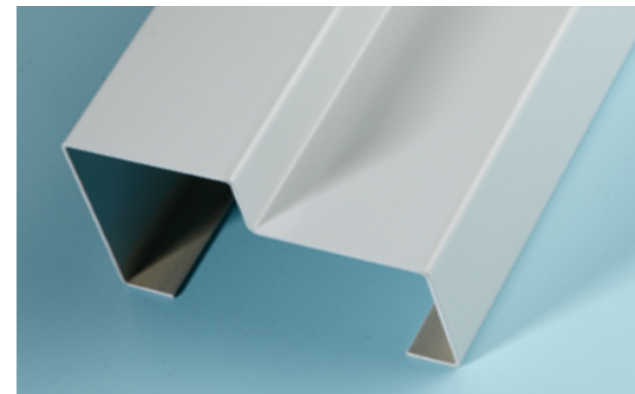

## SELECT FRAME PACKAGE

(Suitable for 32/35 mm thick shutter)

- Frame profile: 125 x 55 mm
- Material: GRAINTEK® frame 1.2 mm
- Hinges: SSB BB 100 x 75 x 3 mm
- Lock Package: SS Aldrop 300 mm, Tower bolt 300 mm and pull handle 150 mm
- Finish: GRAINTEK® with primer
- Size: 750 x 2100 mm  
900 x 2100 mm  
1000 x 2100 mm  
1200 x 2100 mm