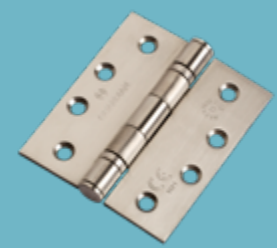

## SELECT FRAME PACKAGE

(Suitable for 32/35 mm thick shutter)

- Frame profile: 125 x 55 mm
- Material: GRAINTEK® frame 1.2 mm
- Hinges: SSB BB 100 x 75 x 3 mm
- Lock Package: SS Aldrop 300 mm, Tower bolt 300 mm and pull handle 150 mm
- Finish: GRAINTEK® with primer
- Size: 750 x 2100 mm  
900 x 2100 mm  
1000 x 2100 mm  
1200 x 2100 mm

## CLASSIC FRAME PACKAGE

(Suitable for 32/35 mm thick shutter)

- Grooved frame profile with PVC seal: 125 x 55 mm
- Material: GRAINTEK® frame 1.2 mm
- Hinges: SSB BB 100 x 75 x 3 mm
- Lock Package: Cylindrical Knob Lock Grade 3
- Finish: GRAINTEK® with Primer
- Size: 750 x 2100 mm  
900 x 2100 mm  
1000 x 2100 mm  
1200 x 2100 mm

# HARDWARE

Hinges

Mortise Sash Lock

Cylindrical Knob Lock

Aldrop

Lever Handle

Cylindrical Lock

Tower Bolt