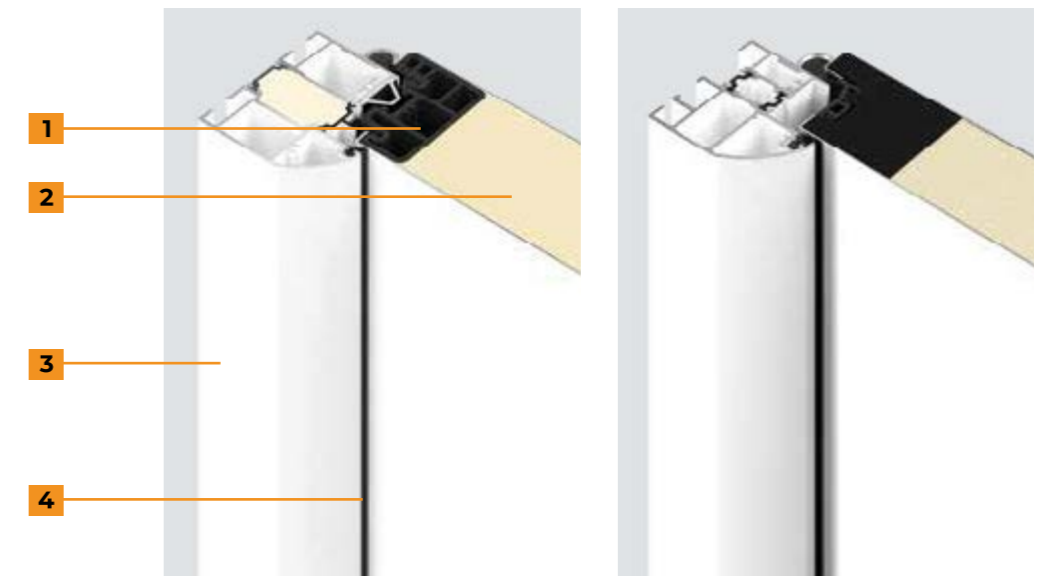

THERMO 46

FRONT AND SIDE ENTRANCES THAT GIVE A CLASSY LOOK

Thermo 46 is the perfect choice for your home and comes with a residential internal door in a vestibule form. These doors have the same matching color on both sides, external and internal.

Style 700B

- Matt Deluxe CH 703 Anthracite Metallic
- Stainless Steel Handle HB 38-2 (Black)
- Stainless Steel Glazing Frame (Black Edition)
- Jet Black RAL 9005
- Sand-Blasted Glazing with 7 Clear Stripes

Style 025S

- Golden Oak: Medium Brown, Golden Yellow
- Oak Decor with Embellishment View 400
- Stainless Steel Look
- Stainless Steel Handle HB 14-2
- Satinato Glazing

Style 900D

- Anthracite Grey RAL 7016 Style 4001 Stainless Steel Handle HB 14-2
- Cathedral Glass Glazing with 4 Clear Stripes

DOOR VERSIONS

THE RIGHT PROFILE FOR ANY REQUIREMENT

	Thermo 65	Thermo 46
1 Door Profile	Interior	Interior
Material	Compound Material	Compound Material
2 Door Leaf Thickness	65 mm	46 mm
Internal and External Sheet	Steel, with Thermal Break	Steel, with Thermal Break
3 Door Frame	Rounded Frame A3, 80 mm	Rounded Frame A1, 60 mm
Material	Aluminium, with Thermal Break	Aluminium, with Thermal Break
4 Sealing System	3 x	2 x
Threshold	Aluminium / Plastic (Standard, S11), Plastic (Optional, S12)	Aluminium / Plastic
Thermal Insulation	Up to 0.87 W/(m²·K)	Up to 1.1 W/(m²·K)
Acoustic Insulation	Up to 42 dB	Up to 32 dB

AVAILABLE SIZES

Single door

1000 x 2100 mm
1000 x 2400 mm
1050 x 2100 mm
1200 x 2100 mm
1050 x 2400 mm
1200 x 2400 mm

Double door

1800 x 2100 mm
1800 x 2400 mm

RC 2 security
Optional

FOR INCREASED SECURITY. With the optional RC 2 security features, our entrance doors make it especially difficult for burglars to break into your home. This protects your home from break-in attempts.

High thermal insulation
U_b-value of up to 0.87 W/(m²·k)